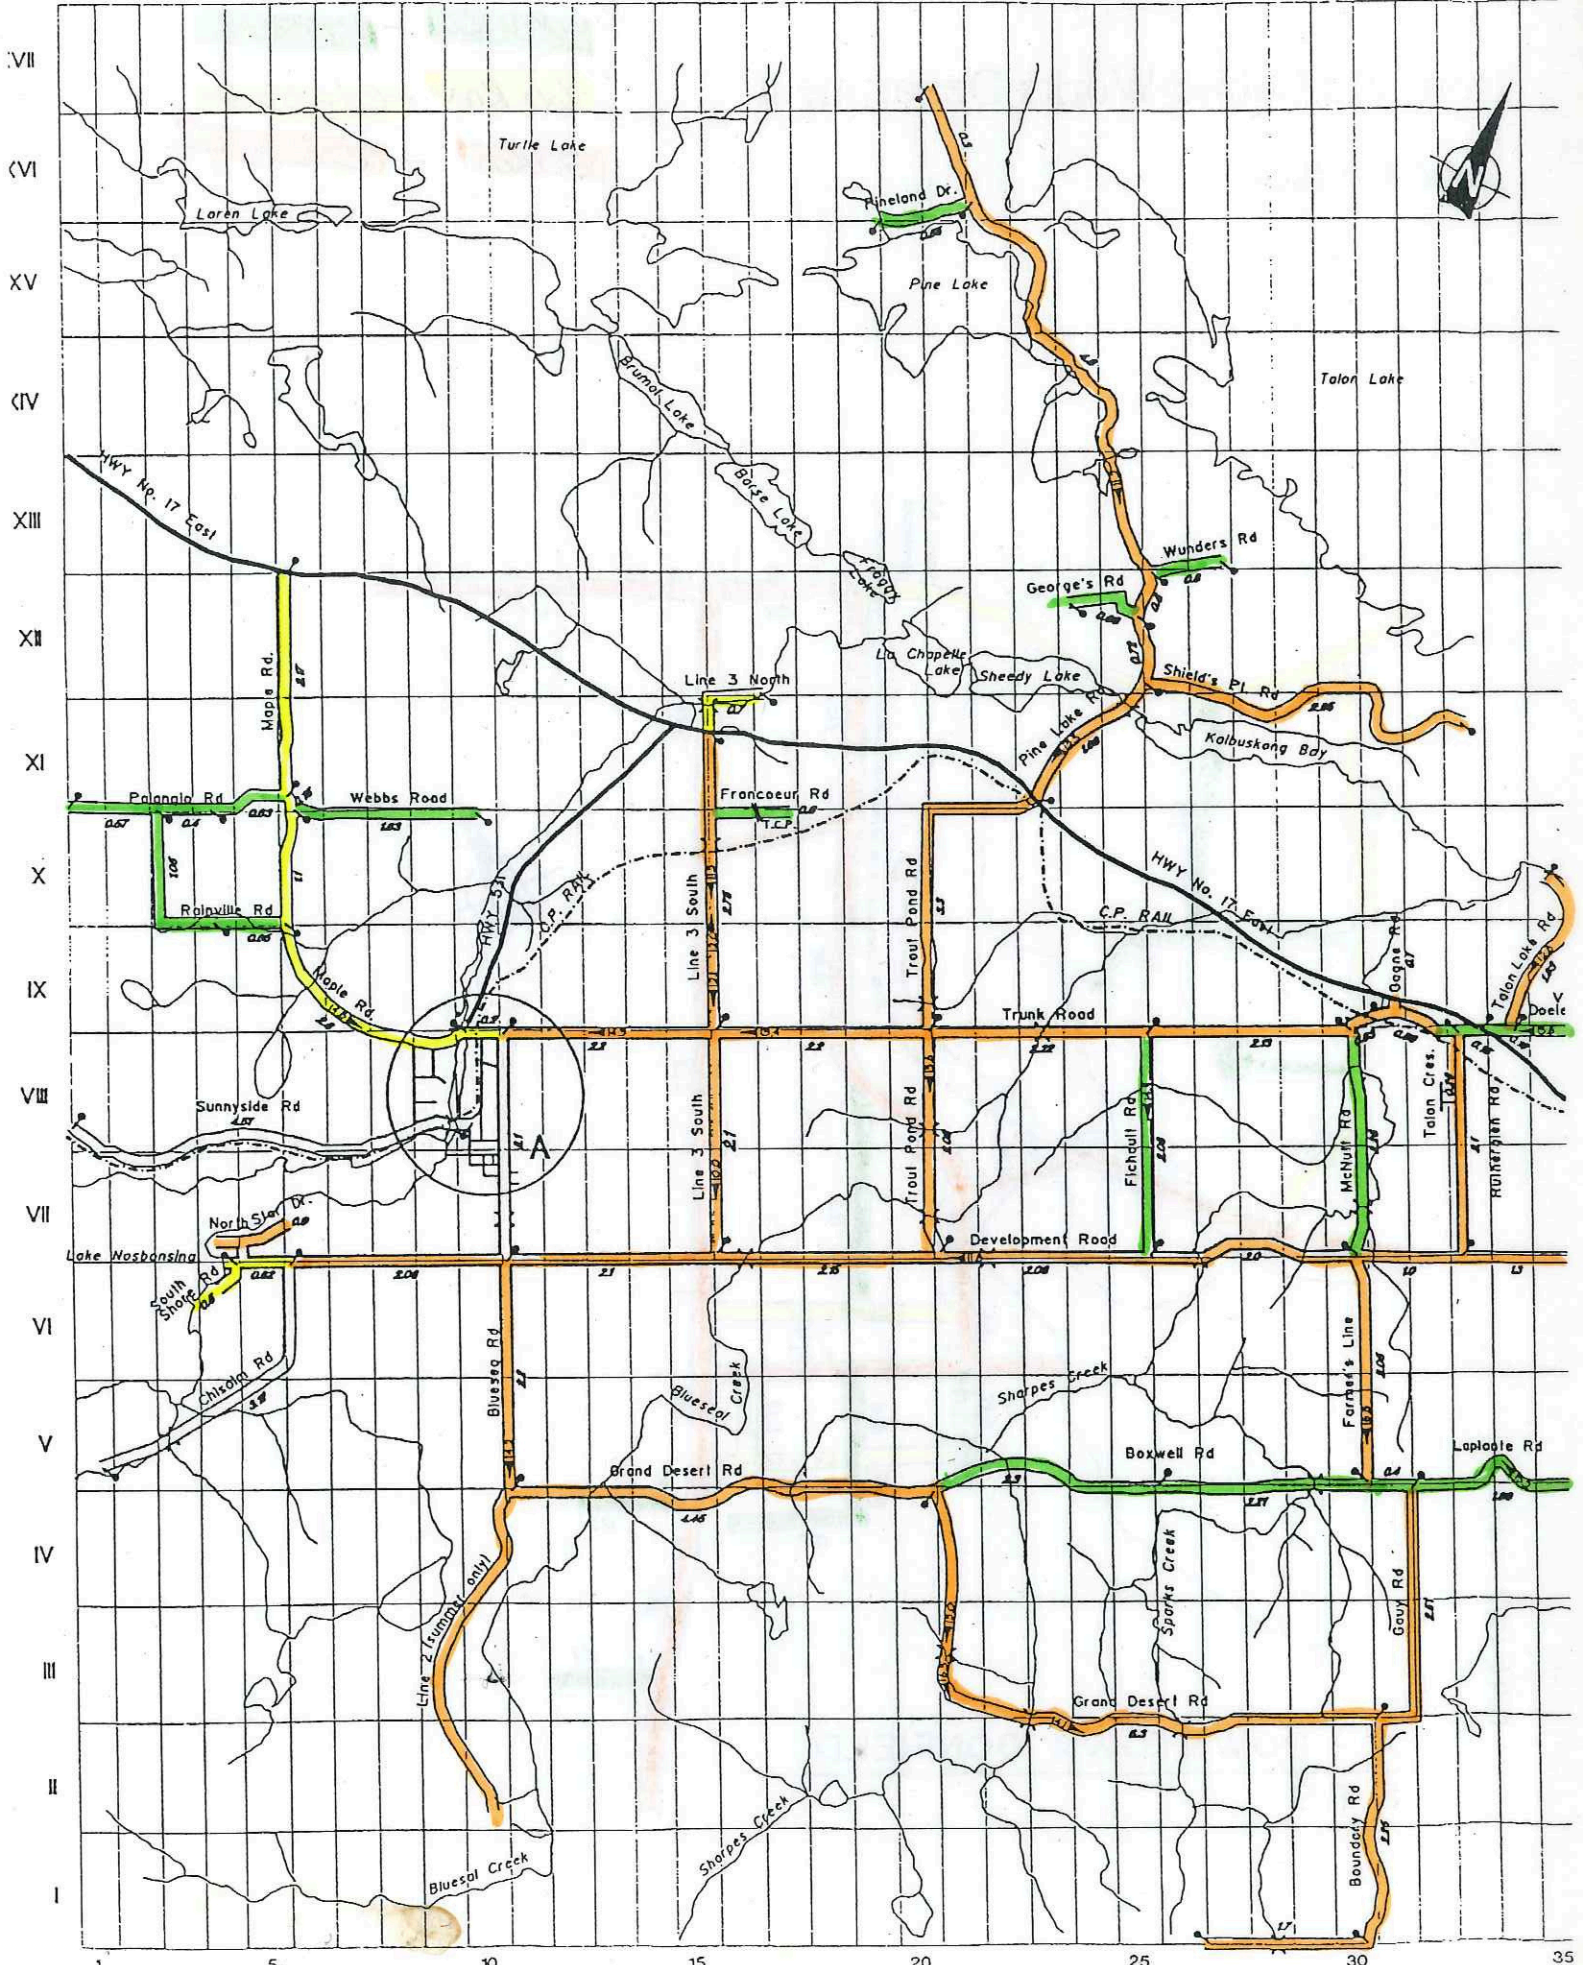

Bonfield Public Works Department

Road Classes

class 6

class 5

class 4

CALVIN IWF

A - DOWNTOWN BONFIELD
N.T.S.

PHELPS TWP

BOULTER TWP