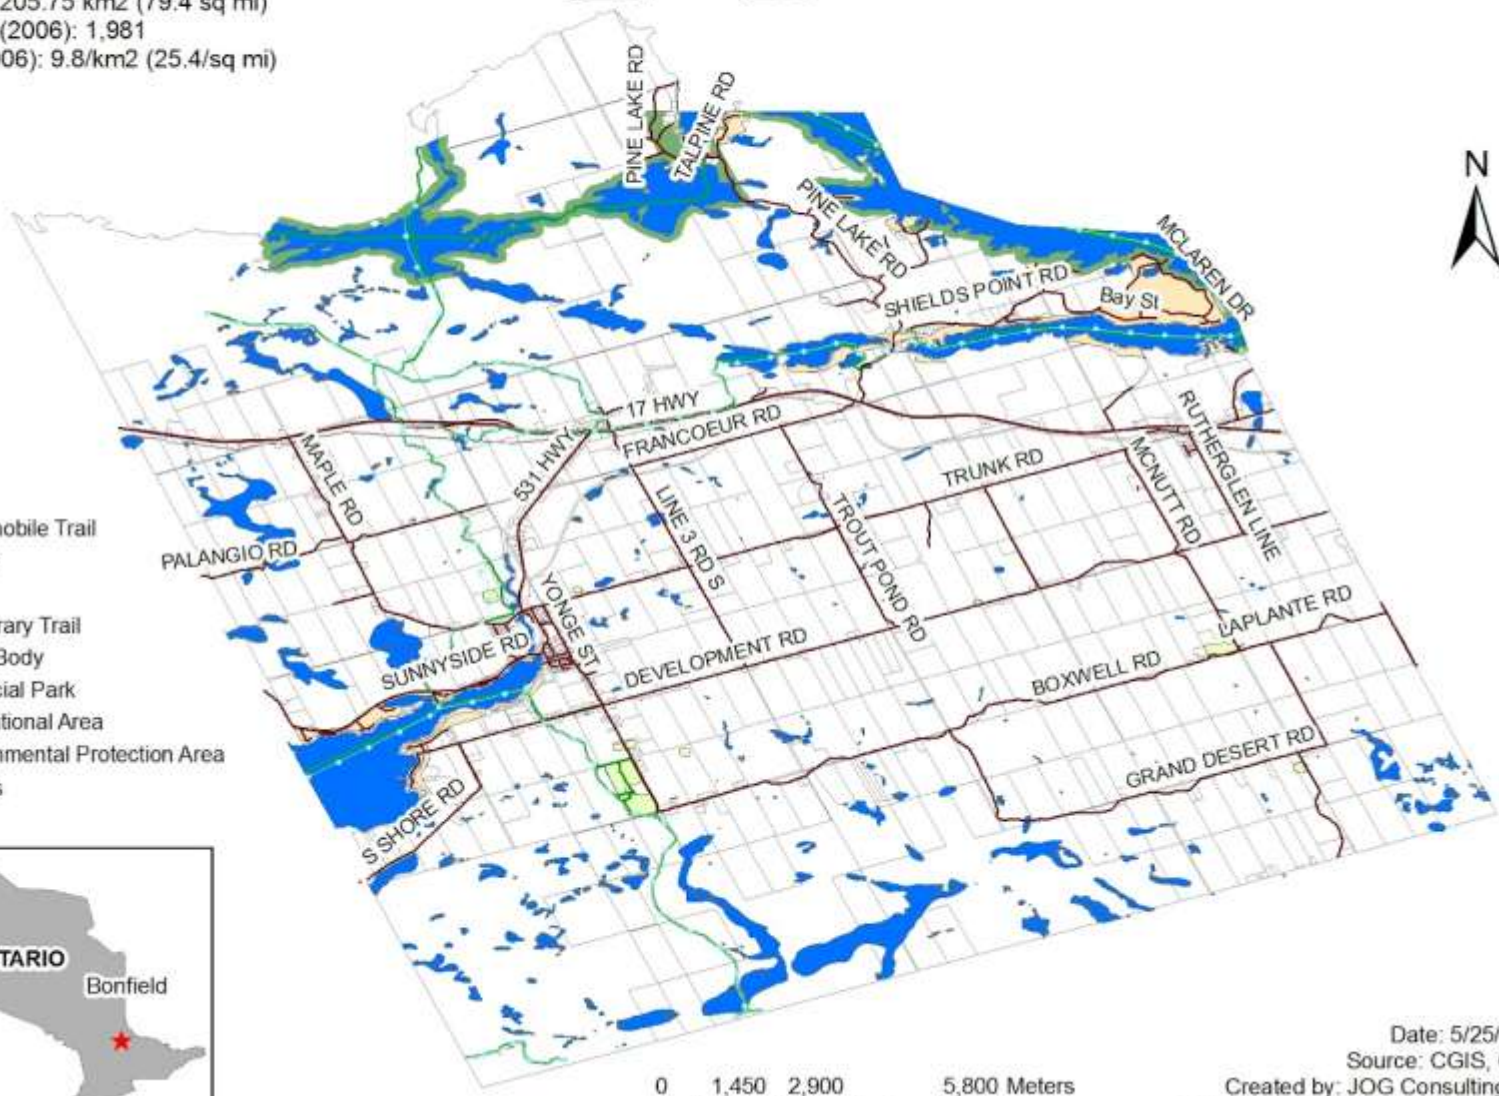

BONFIELD, ON

Local Tourism

District: Nipissing
Total Area: 205.75 km² (79.4 sq mi)
Population (2006): 1,981
Density (2006): 9.8/km² (25.4/sq mi)

"Small Community, Big Heart"

Legend

- Snowmobile Trail
- Roads
- Trail
- Temporary Trail
- Water Body
- Provincial Park
- Recreational Area
- Environmental Protection Area
- Parcels

Date: 5/25/2011
Source: CGIS, OBM
Created by: JOG Consulting Inc.
Projection: NAD 1983 UTM Zone 17N